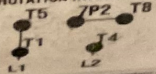

MADE IN BRAZIL

MAT 12882730
W01 24M001C0X0X
MODEL 005360S1DCD56H-S
09AUG2022 B/N 2934029

COMPRESSOR DUTY

Thermally Protected

PH 1	Hz 60	HP 5.0
FR 56H		KW 3.7
DUTY CONT		V 230
ALT 1000 m a s l		A 20.3
INS CLF	IP21	SFA -
AMB 40°C	DES L	SF 1.00
ENCL OCF	CODE G	PF 0.99
		RPM 3440
		NEMA
		NOM EFF 80.0%

Electric Motor

DE 6204-ZZ MOBEL POLYREX EM

TO REVERSE ROTATION INVERT T5 AND T8

- T1 - BLU
- T4 - YEL
- T5 - BLK
- T8 - RED
- 7P2 - GRN